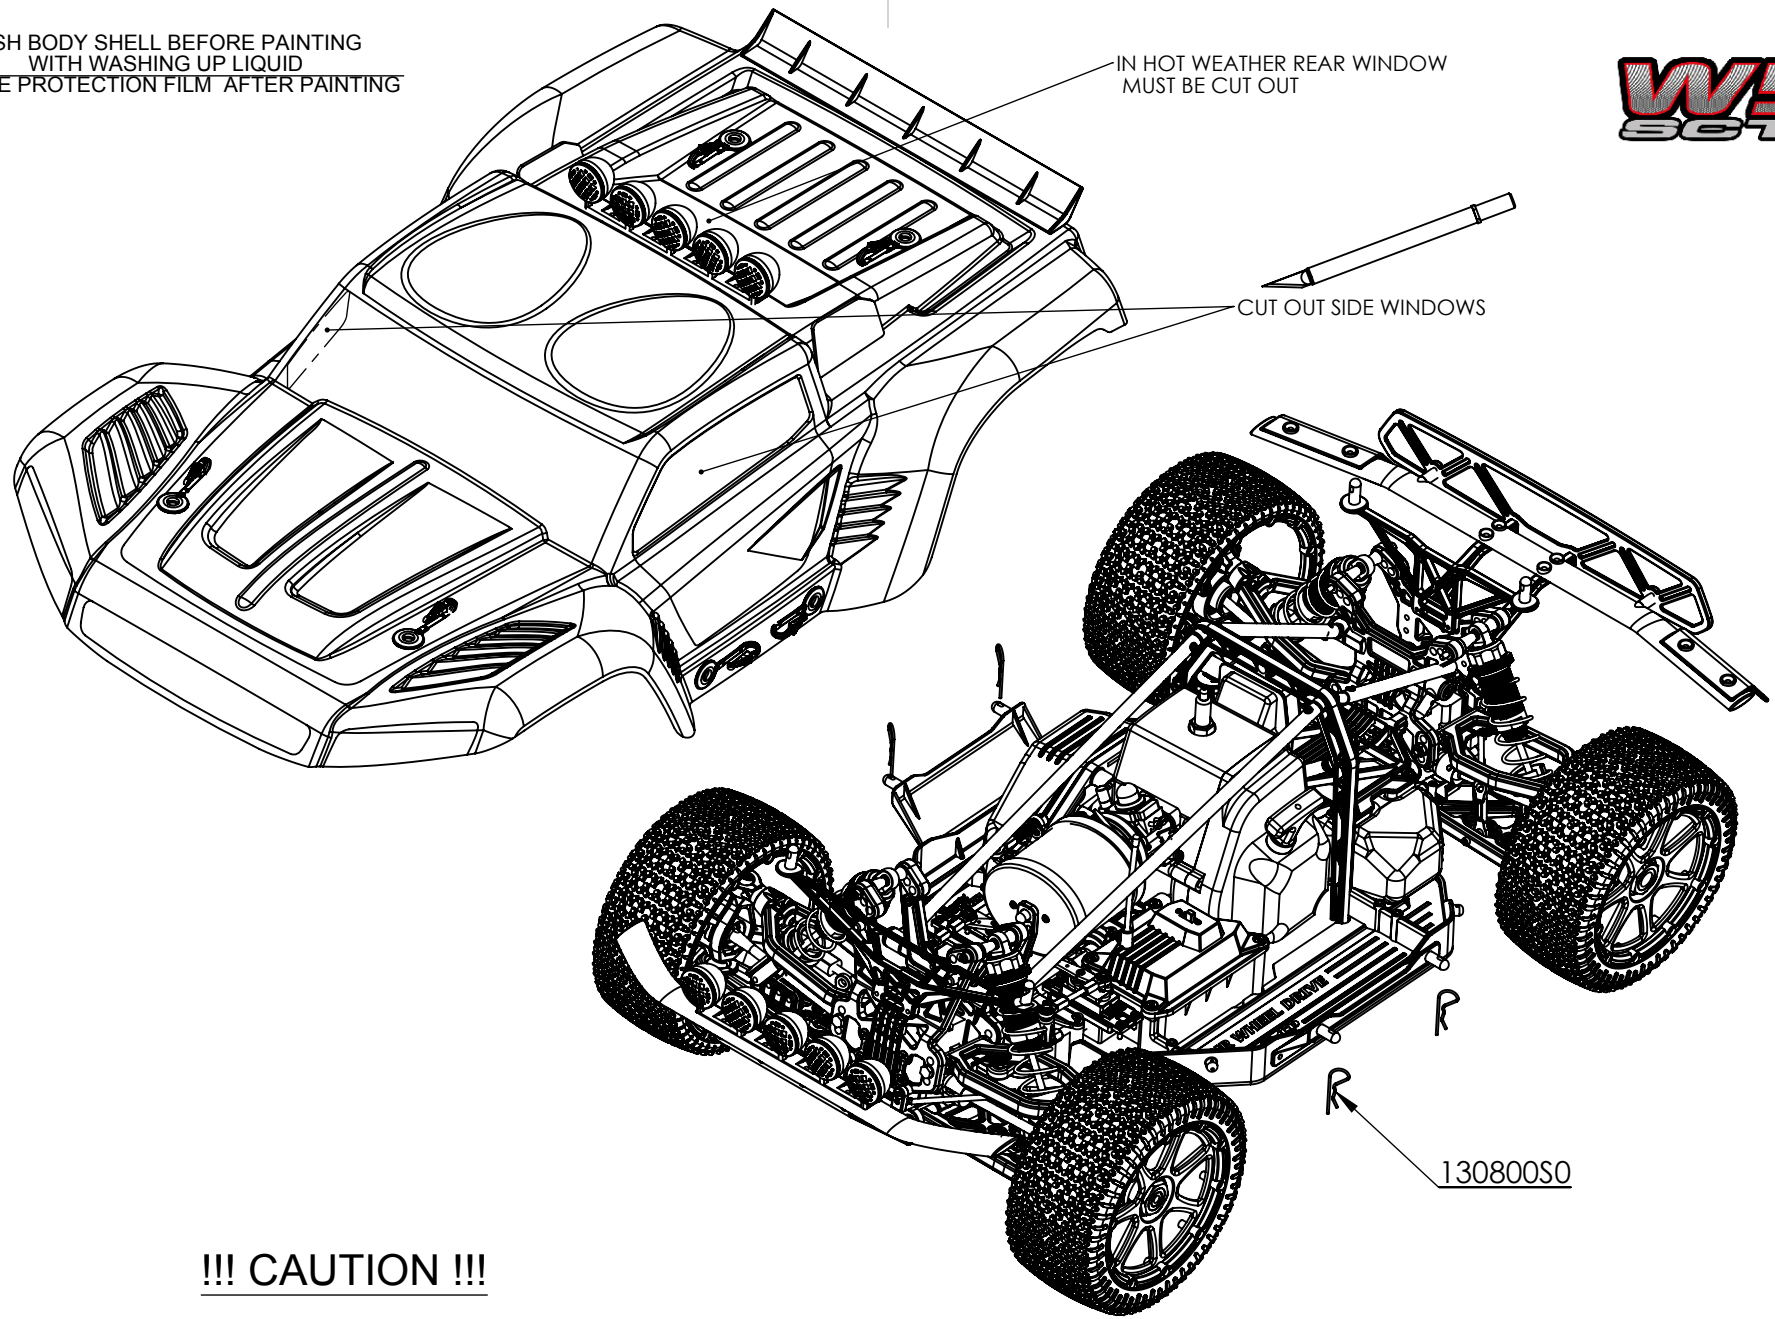

**ATTENTION**

Apply lock nut cement to all metric screws.

WASH BODY SHELL BEFORE PAINTING  
WITH WASHING UP LIQUID  
REMOVE PROTECTION FILM AFTER PAINTING

IN HOT WEATHER REAR WINDOW  
MUST BE CUT OUT

CUT OUT SIDE WINDOWS