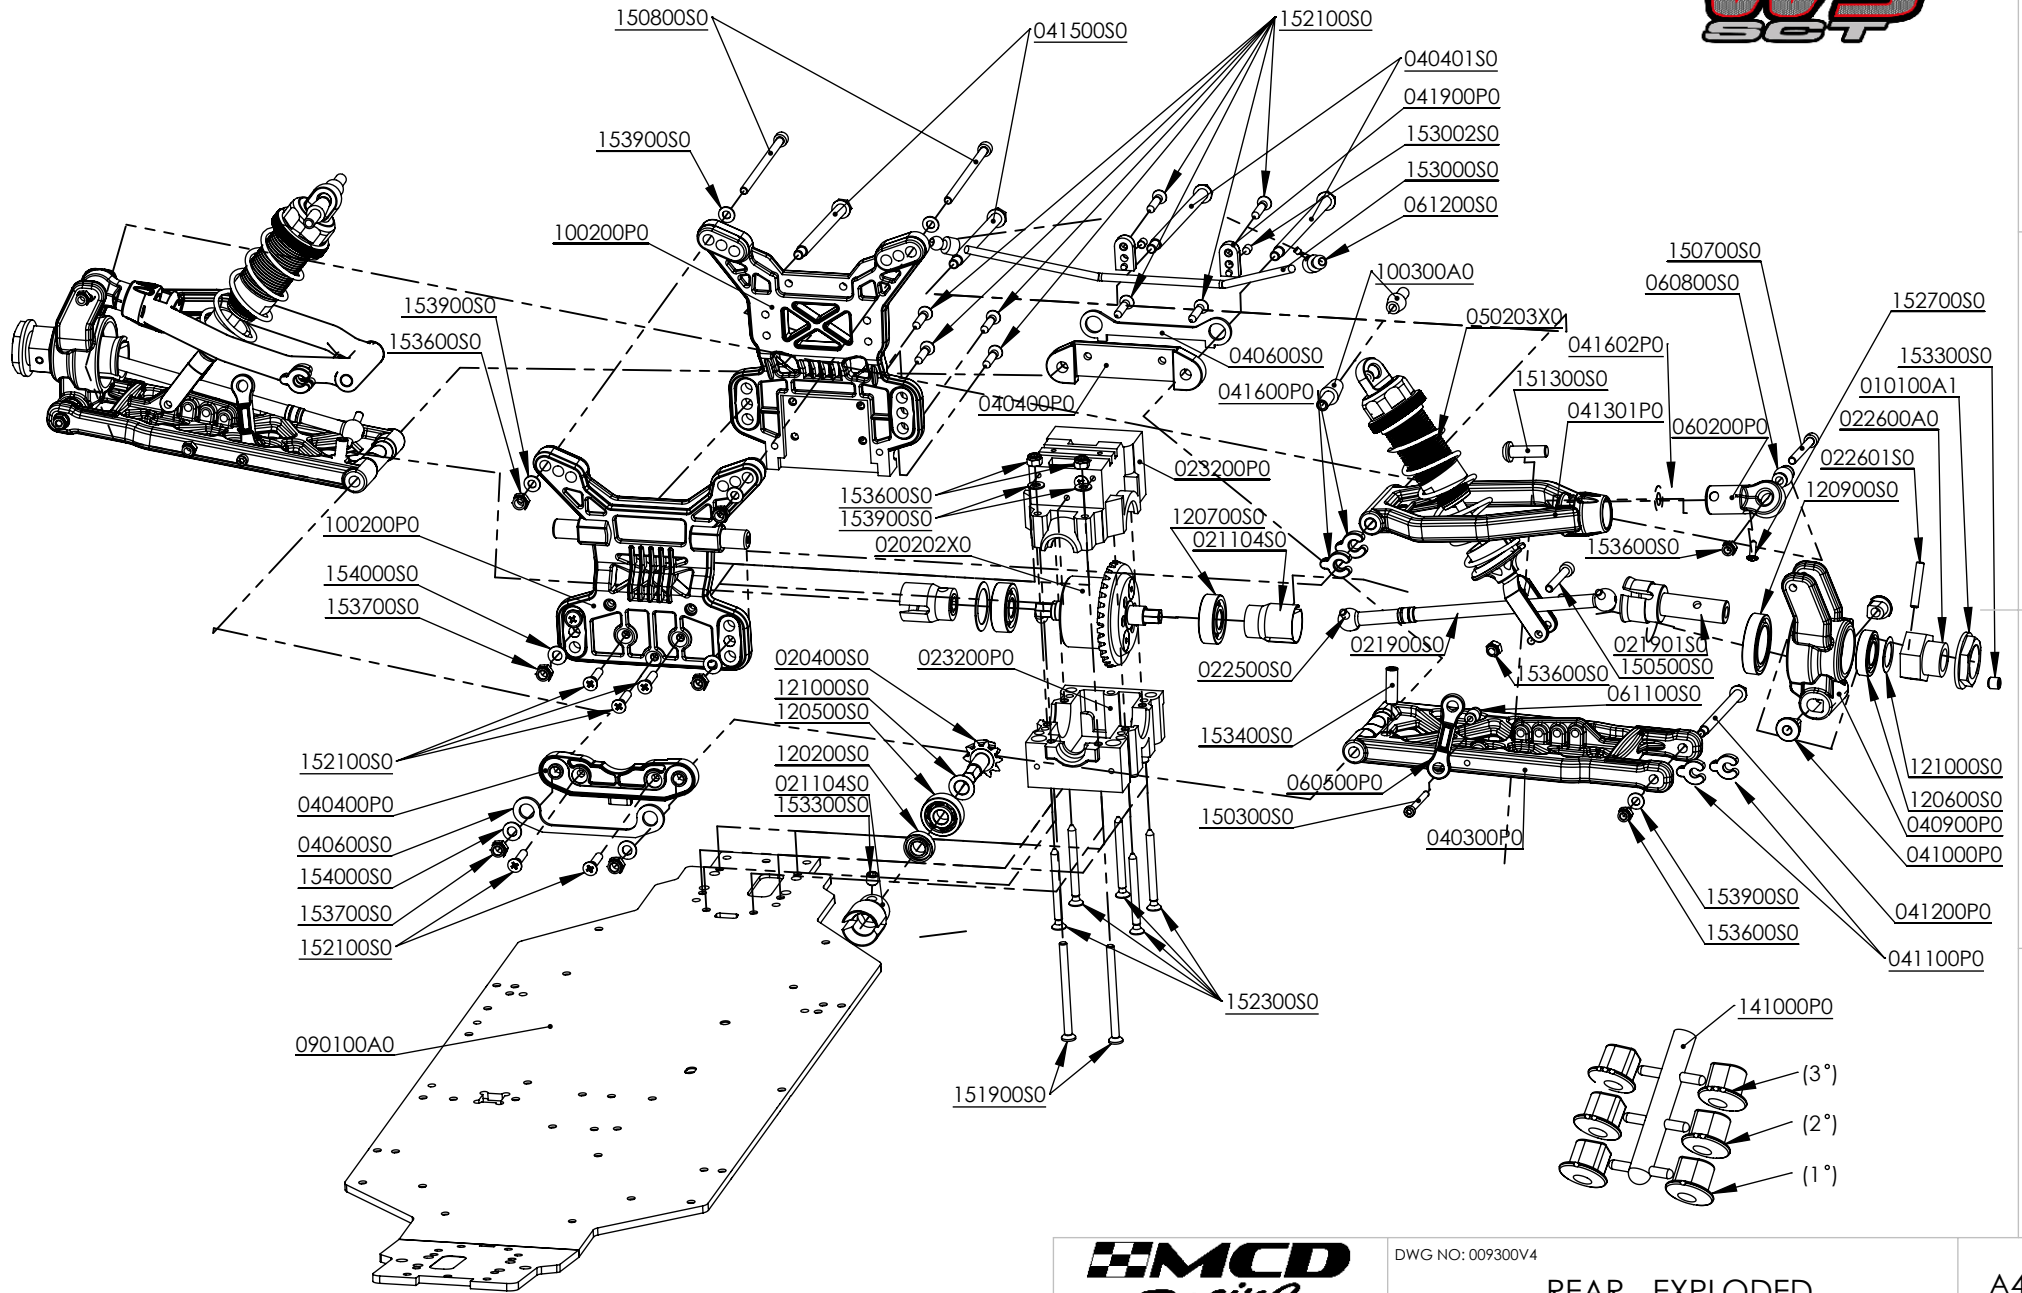

DWG NO: 009300V4

REAR - EXPLODED

A4