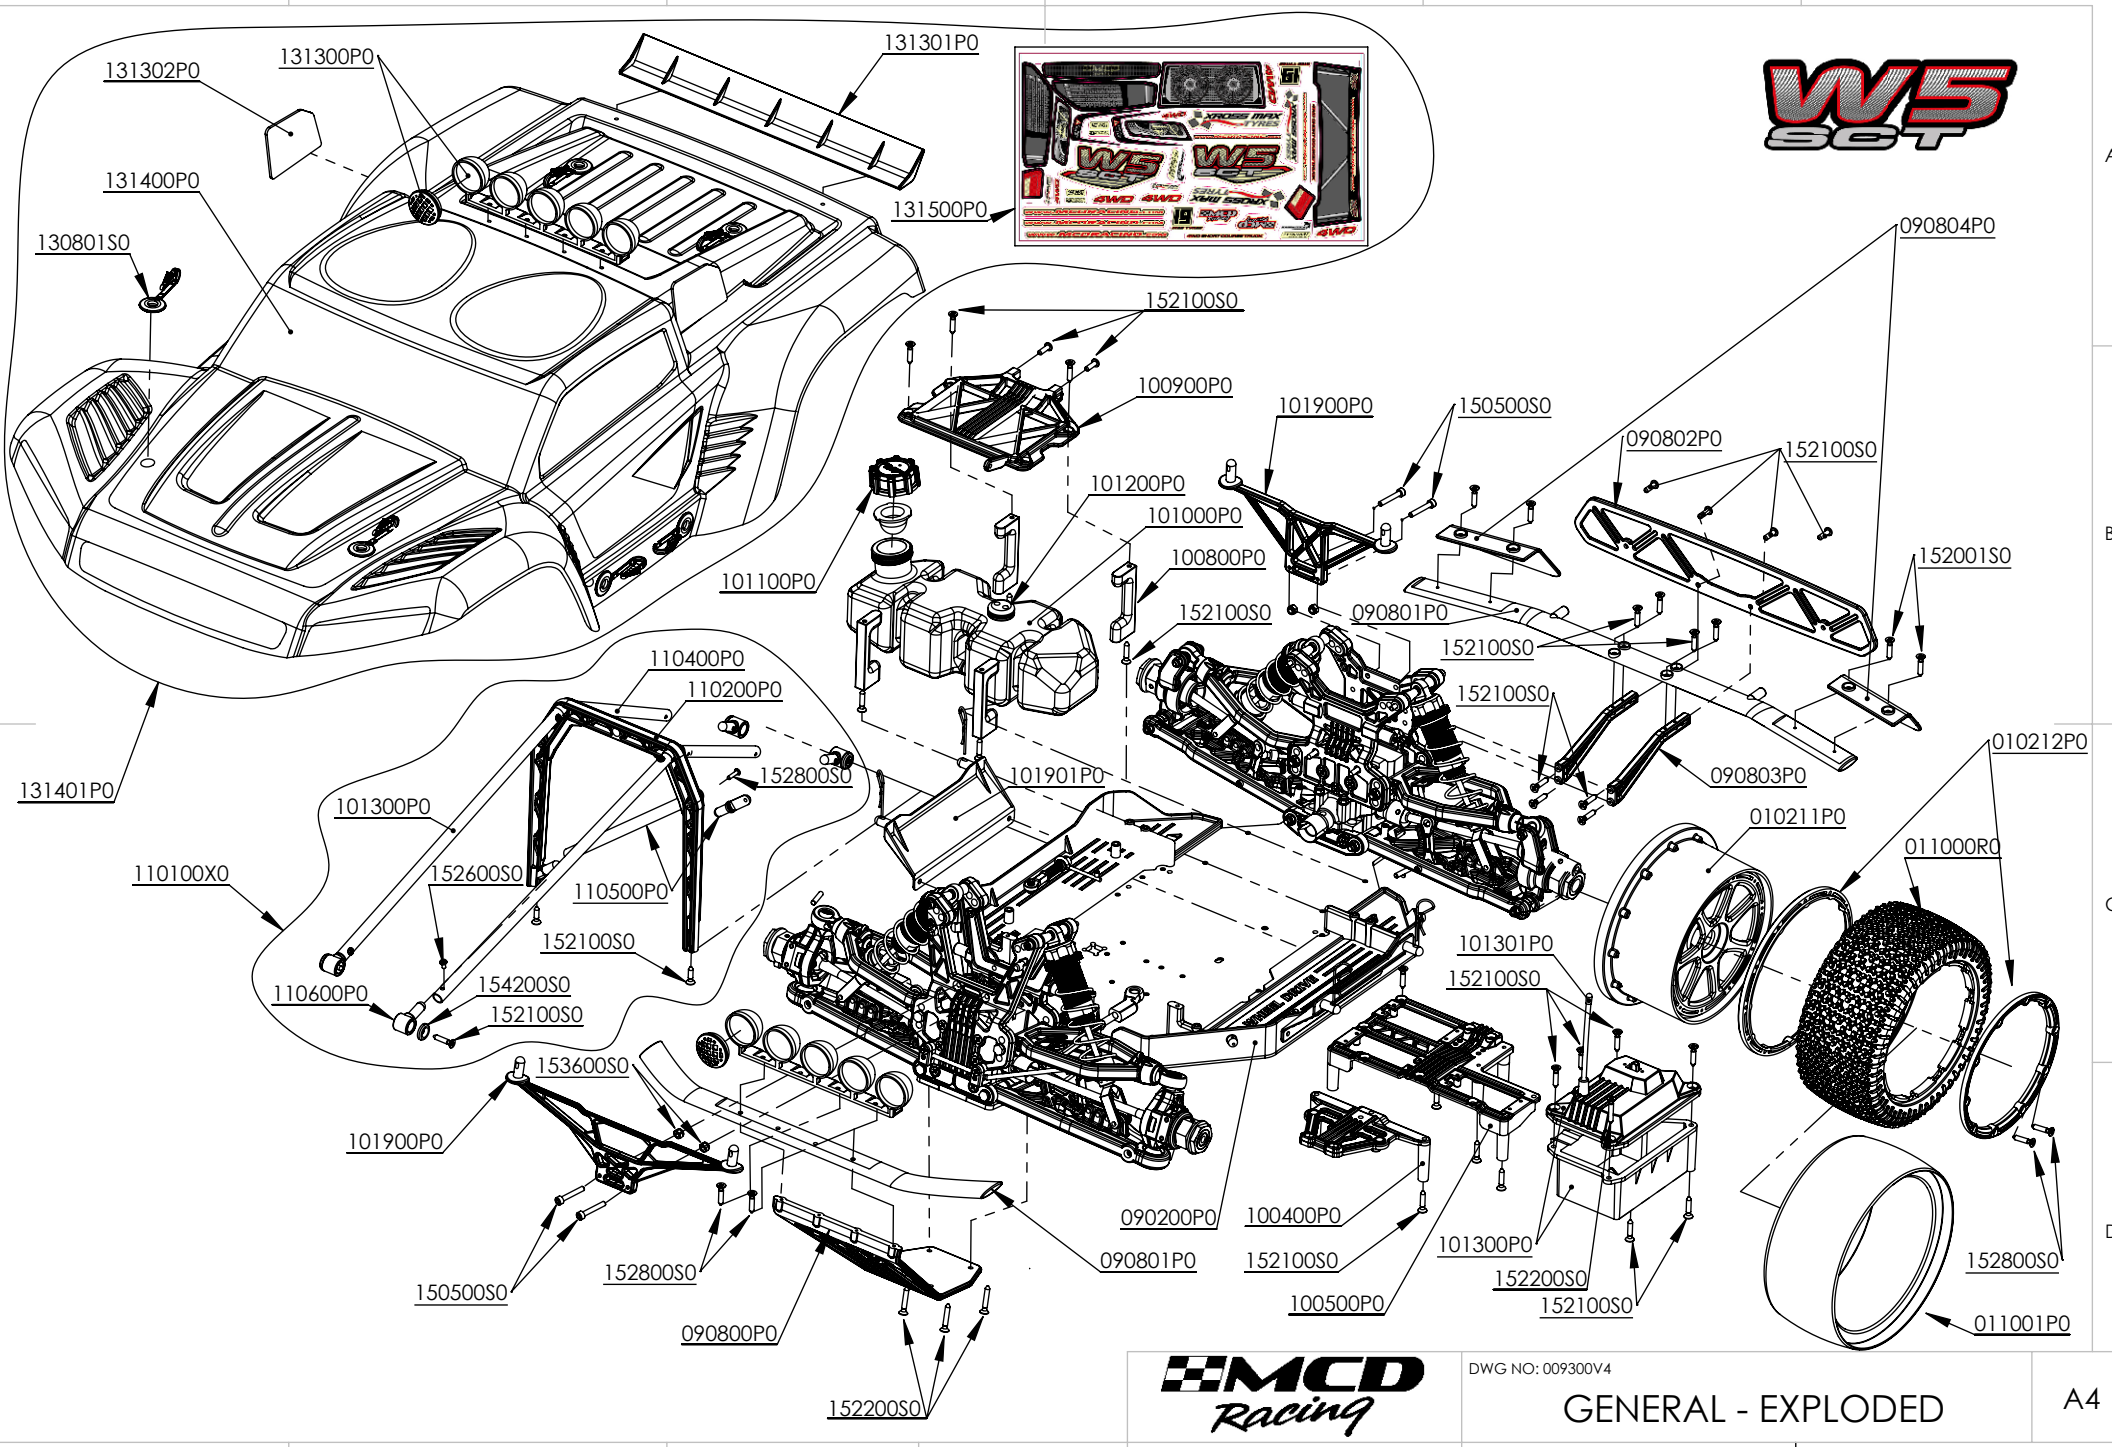

**!!! CAUTION !!!**

AFTER CLEANING / WASHING  
LUBRICATE WITH CHAIN GREASE ALL DRIVE COMPONENTS  
(CENTRAL DIFF. BEWEL GEAR, DRIVE CUPS, AXELS, STEEL TRANSMISSION GEARS)

DWG NO: 009300V4

GENERAL - VIEW

A4