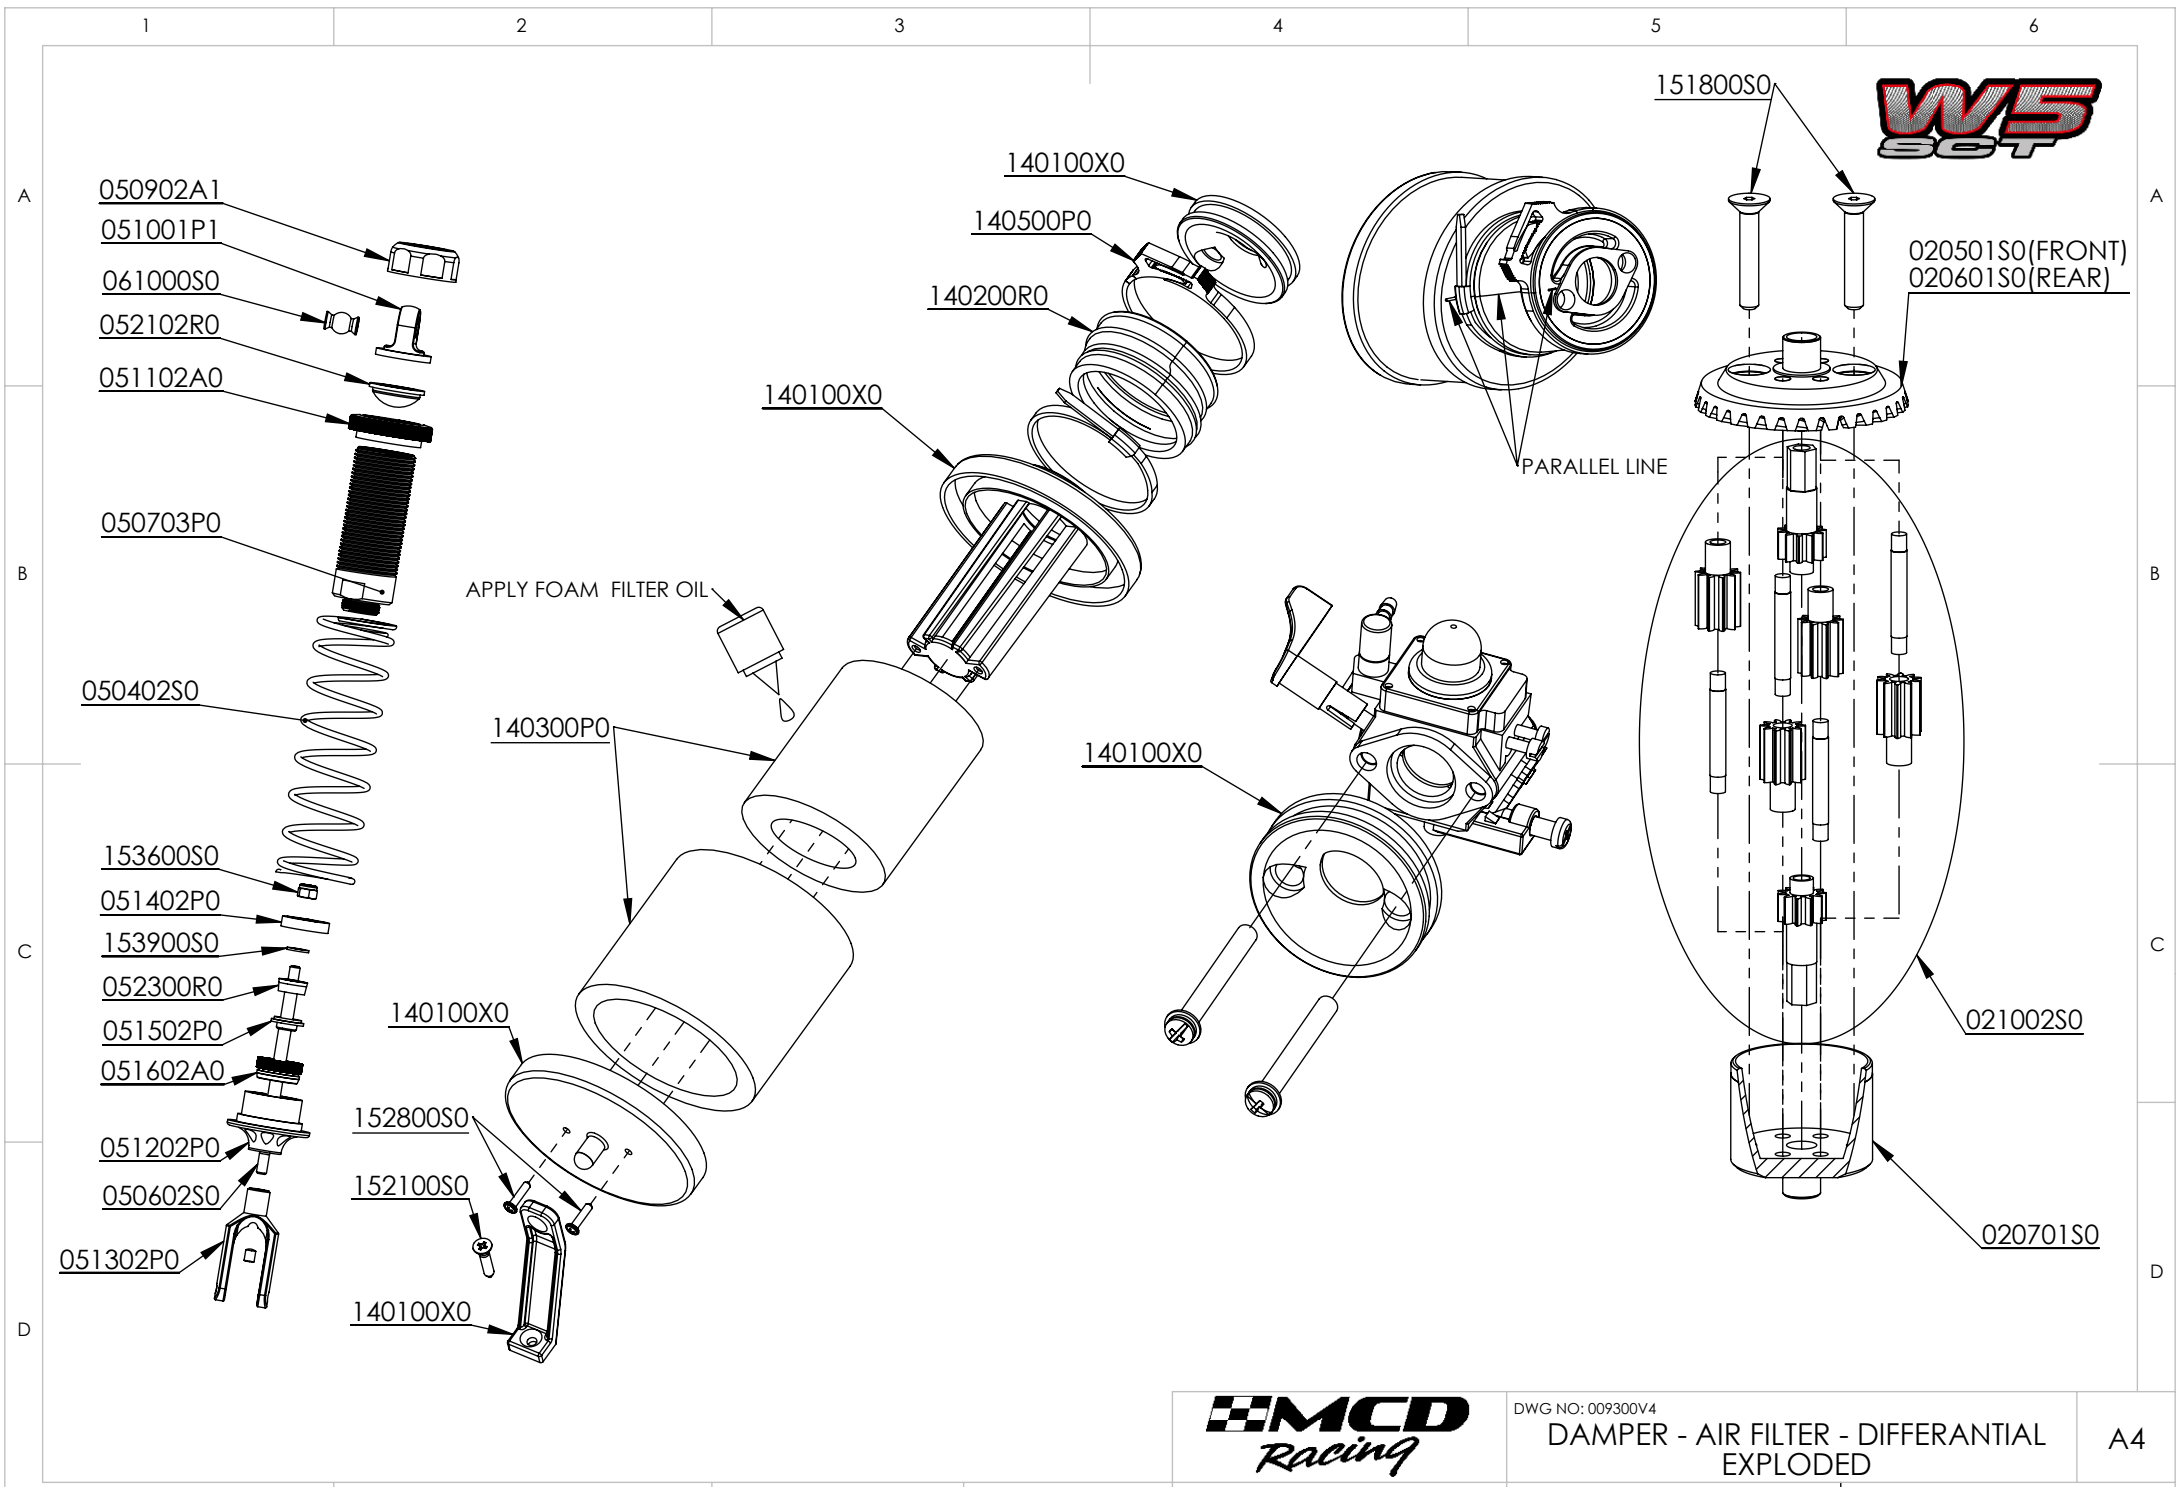

DWG NO: 009300V4
DAMPER - AIR FILTER - DIFFERENTIAL EXPLODED

A4