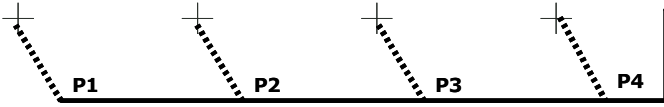

7-9VDC

IN

MIDI

OUT

OUT L1

OUT R1

OUT L2

OUT R2

MEMORY

USB

RESET CLOCK1 CLOCK2

RESET IN CLOCK IN

T1

T2

T3

T4

T5

T6

T7

MENU

SHIFT COPY CLEAR

PAT GEN VOICE PERF STEP MENU LOAD/SAVE

OSC AEG MOD FM CLICK FILTER LFO MIX